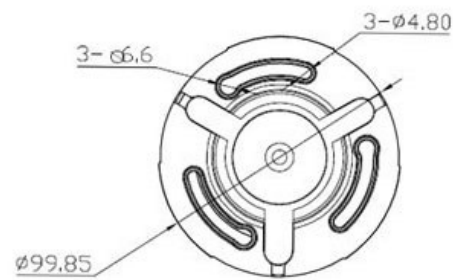

CP- VCG-SD10L2

1 MP HD Cosmic IR Dome Camera - 20 Mtr.

COSMIC
HD CAMERA

Main Features

- 1 MP HQIS Pro Image Sensor
- 25/30fps@720P
- Day/Night (ICR), AWB, AGC, BLC
- Plug-n-Play HD/SD Camera
- 3.6mm Lens (2.8 mm Optional)
- Equipped with fine IR LEDs for clearer night vision
- IR Range of 20 Mtr.
- Compatible with HDx, AHD, HDCVI, CVBS and HDTVI DVRs

www.activesystemintegration.com

9994126666

CP- VCG-SD10L2

1 MP HD Cosmic IR Dome Camera - 20 Mtr.

COSMIC
HD CAMERA

Feature

Image Sensor
Minimum Illumination
Shutter Speed
White Balance
Gain Control (AGC)
Lens
Back Light Compensation
S/N Ratio
Video Output
Resolution
ICR
IR
No. of IR LEDs
Operating Temperature
Humidity
Power Source
Power Consumption
Weatherproof Standard
Dimension
Weight

Specification

1 MP HQIS Pro Image Sensor
Color(0.1Lux),White and Black(0.01Lux IR LED On)
1/50s(1/60s)-1/100,000s (Auto/Fixed)
Auto
Auto
3.6mm (2.8 mm Optional)
Auto
≥52dB
1.0Vp-p Composite Output (75Ω / BNC), HD-AHD(720P)\ HD-TVI(720P)\ HD-CVI(720P)\ CVBS, CVI Default setting
720P
Support
IR Range of 20 Mtr.
12pcsφ5mm
-20°C~+55°C
10% ~ 90%
DC12V(+/-10%)
0.4W(2.5W after IR LED Powered on)
IP66
99.85mm x 99.85mm x 69.80mm
0.15KG