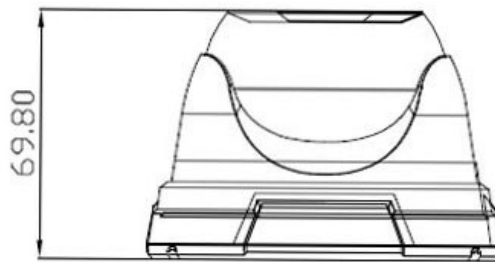

CP- VCG-SD10L2

1 MP HD Cosmic IR Dome Camera - 20 Mtr.

COSMIC
HD CAMERA

Main Features

- 1 MP HQIS Pro Image Sensor
- 25/30fps@720P
- Day/Night (ICR), AWB, AGC, BLC
- Plug-n-Play HD/SD Camera
- 3.6mm Lens (2.8 mm Optional)
- Equipped with fine IR LEDs for clearer night vision
- IR Range of 20 Mtr.
- Compatible with HDx, AHD, HDCVI, CVBS and HDTVI DVRs

www.activesystemintegration.com

9994126666

CP- VCG-SD10L2

1 MP HD Cosmic IR Dome Camera - 20 Mtr.

COSMIC
HD CAMERA

Feature

Image Sensor
Minimum Illumination
Shutter Speed
White Balance
Gain Control (AGC)
Lens
Back Light Compensation
S/N Ratio
Video Output
Resolution
ICR
IR
No. of IR LEDs
Operating Temperature
Humidity
Power Source
Power Consumption
Weatherproof Standard
Dimension
Weight

Specification

1 MP HQIS Pro Image Sensor
Color(0.1Lux),White and Black(0.01Lux IR LED On)
1/50s(1/60s)-1/100,000s (Auto/Fixed)
Auto
Auto
3.6mm (2.8 mm Optional)
Auto
≥52dB
1.0Vp-p Composite Output (75Ω / BNC), HD-AHD(720P)\ HD-TVI(720P)\ HD-CVI(720P)\ CVBS, CVI Default setting
720P
Support
IR Range of 20 Mtr.
12pcsφ5mm
-20°C~+55°C
10% ~ 90%
DC12V(+/-10%)
0.4W(2.5W after IR LED Powered on)
IP66
99.85mm x 99.85mm x 69.80mm
0.15KG